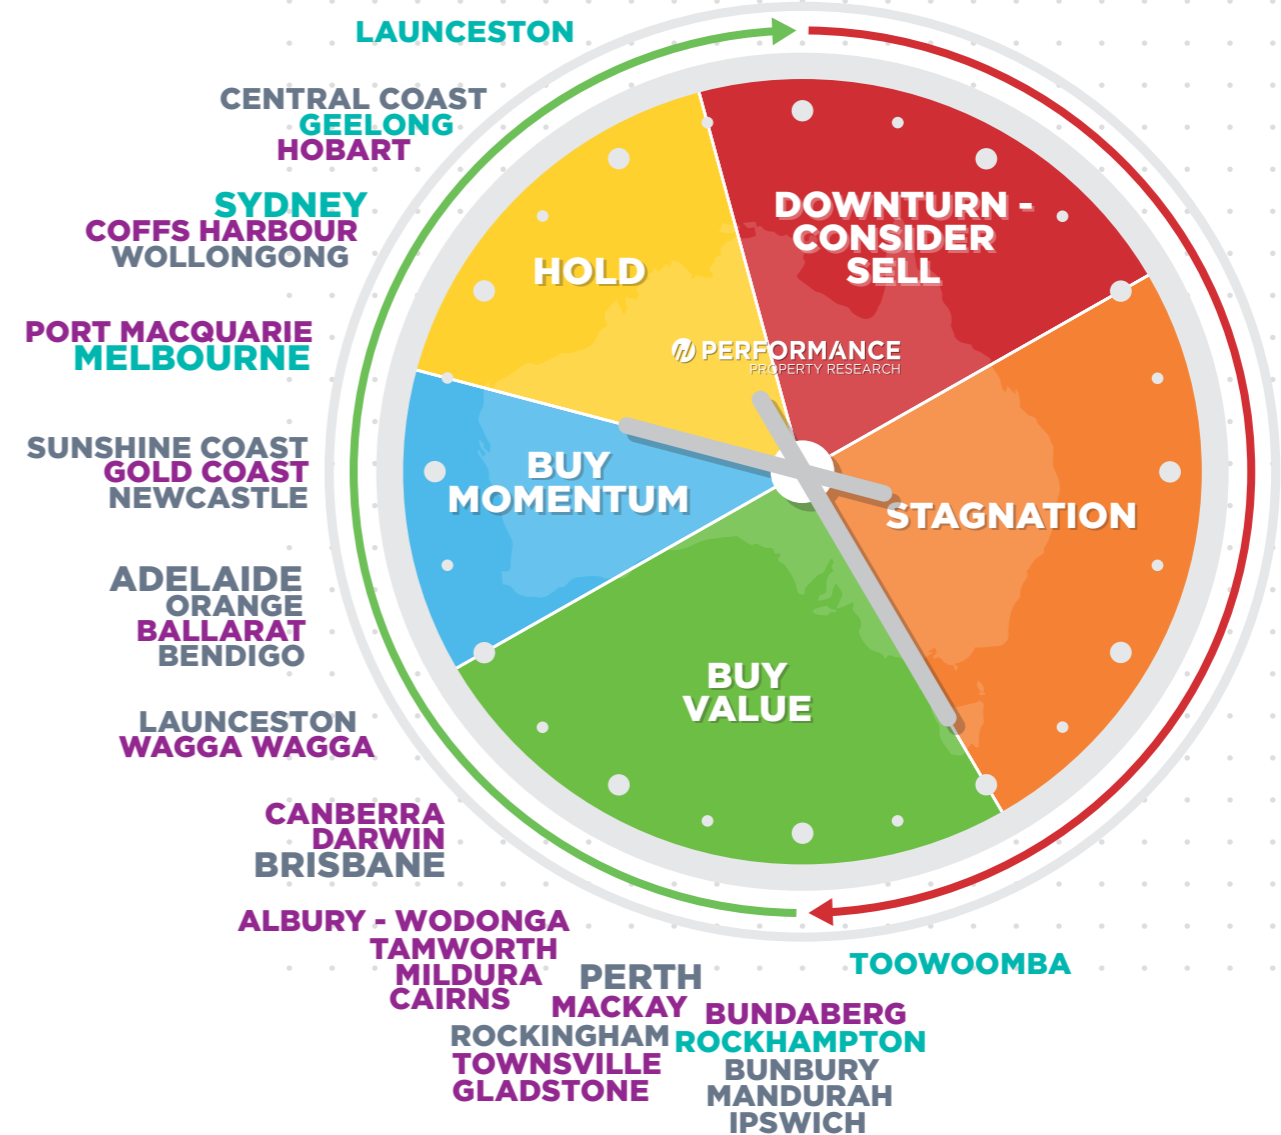

NATIONAL PROPERTY CLOCK HOUSES

EDITION 9 - 2022

NATIONAL PROPERTY CLOCK UNITS

EDITION 9 - 2022

LEGEND - CITY COLOUR CODES

- AAA - 7.0% + PA GROWTH
- BBB - 6.0%-6.9% PA GROWTH
- CCC - 5.0%-5.9% PA GROWTH
- DDD - <4.9% PA GROWTH

APPROX 7 YEARS CAPITAL CITY / 5-10 YEARS REGIONAL

APPROX 4-7 YEARS CAPITAL CITY / 5-10 YEARS REGIONAL

LEGEND - CITY COLOUR CODES

- AAA - 7.0% + PA GROWTH
- BBB - 6.0%-6.9% PA GROWTH
- CCC - 5.0%-5.9% PA GROWTH
- DDD - <4.9% PA GROWTH

➔ APPROX 7 YEARS CAPITAL CITY / 5-10 YEARS REGIONAL

➔ APPROX 4-7 YEARS CAPITAL CITY / 5-10 YEARS REGIONAL