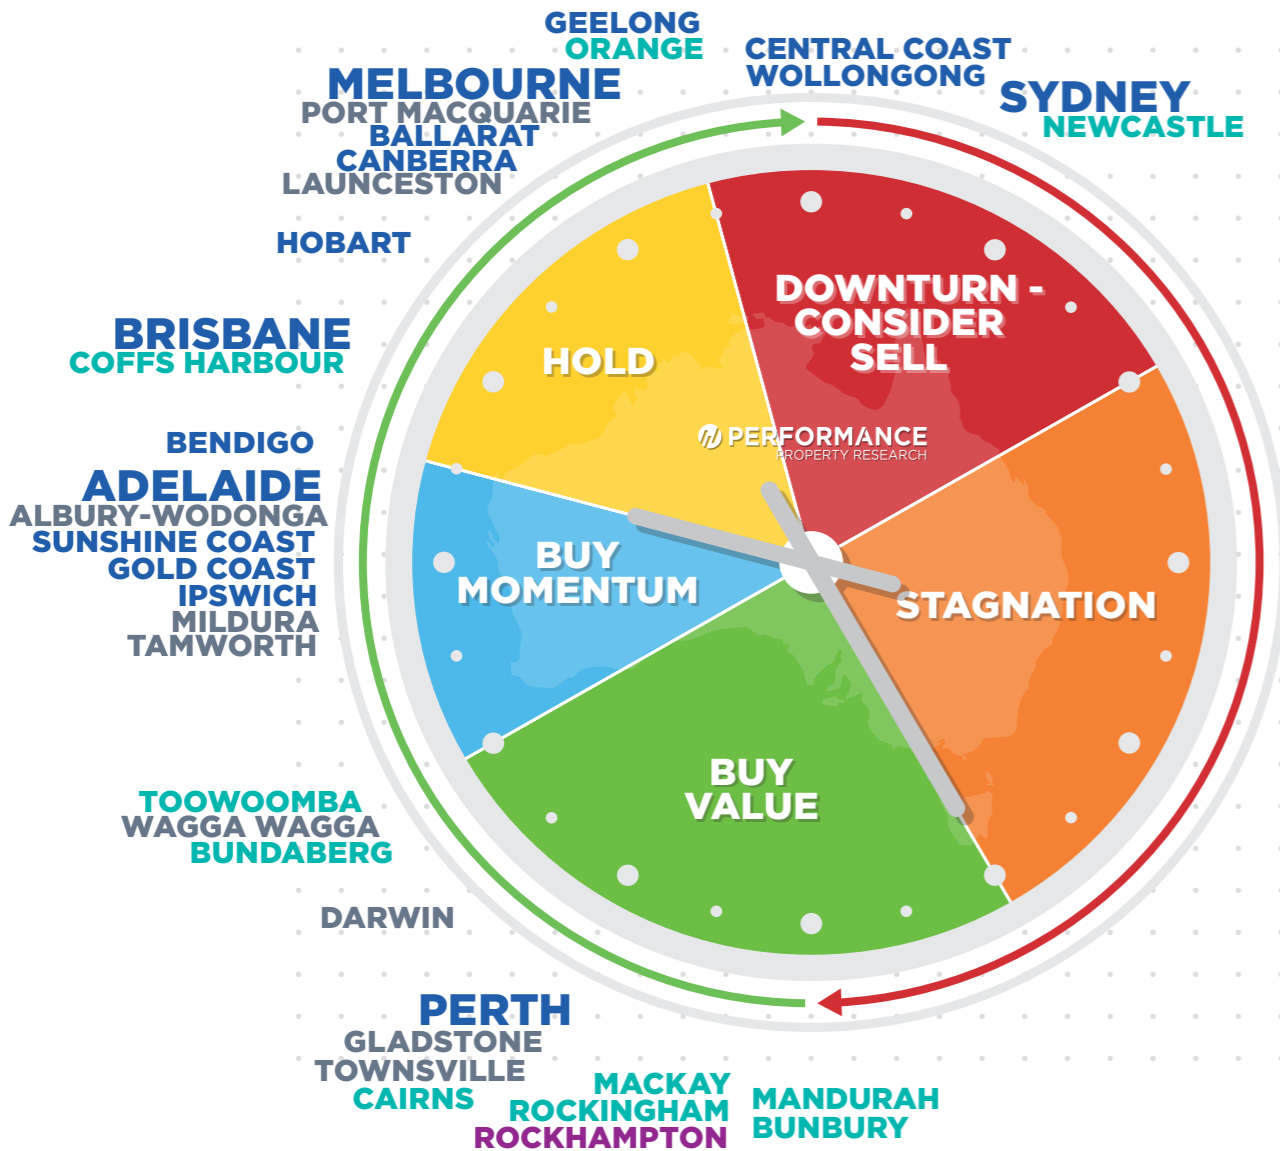

NATIONAL PROPERTY CLOCK HOUSES

EDITION 9 - 2022

NATIONAL PROPERTY CLOCK UNITS

EDITION 9 - 2022

LEGEND - CITY COLOUR CODES

- AAA - 7.0% + PA GROWTH
- BBB - 6.0%-6.9% PA GROWTH
- CCC - 5.0%-5.9% PA GROWTH
- DDD - <4.9% PA GROWTH

APPROX 7 YEARS CAPITAL CITY / 5-10 YEARS REGIONAL

APPROX 4-7 YEARS CAPITAL CITY / 5-10 YEARS REGIONAL

LEGEND - CITY COLOUR CODES

- AAA - 7.0% + PA GROWTH
- BBB - 6.0%-6.9% PA GROWTH
- CCC - 5.0%-5.9% PA GROWTH
- DDD - <4.9% PA GROWTH

➔ APPROX 7 YEARS CAPITAL CITY / 5-10 YEARS REGIONAL

➔ APPROX 4-7 YEARS CAPITAL CITY / 5-10 YEARS REGIONAL